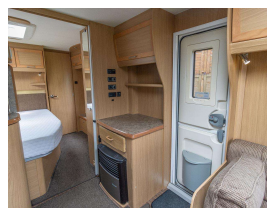

2011 Eddis Odyssey 634

INFORMATION

Cash Price

Includes GST

$42,995

+ on-road-costs of $1,250

Stock ID

4280

Body

Caravan 17 - 20ft

VIN

SGET000EXBDEY5101

Odometer

-

Caravan: Eddis Odyssey 634 2011

Berth: 4

External Length: 7960 mm / 26ft 2 in

External Width: 2286 mm / 7 ft 6 in

Unladen Weight: 1555 kg

MTPLM 1725 kg

Specs:-

- End washroom
- Fixed bed
- microwave
- Fridge
- Heater
- Oven
- Mains Electric
- Water Heater
- Cassette Toilet
- Shower
- Battery Charger
- Blinds
- Spare wheel
- Fly Screens
- Door flyscreens
- Blownair heating
- Stereo system
- Heki rooflight
- TV Aerial

Features

- » BATTERY CHARGER
- » BLINDS
- » CASSETTE TOILET
- » CURTAINS
- » DOOR FLY SCREENS
- » FITTED CARPETS
- » FRENCH BED
- » FRIDGE
- » FRIDGE/FREEZER
- » GAS HOB
- » GRILLE
- » Heater
- » MAINS ELECTRICITY
- » MICROWAVE
- » OVEN
- » SEPERATE SHOWER
- » SMOKE ALARM
- » STEREO SYSTEM
- » WATER HEATER
- » WINDOW FLY SCREENS

Peter Mcphail

0274 734 914

peter@motorhub.co.nz

William McPhail

021 0269 3996

william@motorhub.co.nz

Motor Hub, Phone 0800 486 287, Email peter@motorhub.co.nz
393 Eilerslie-Panmure Highway, Mount Wellington, Auckland 1060, New Zealand
www.motorhub.co.nz