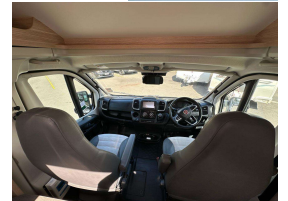

2022 FIAT Ducato Sunlight V66 Adventure Edition.

INFORMATION

Cash Price

Includes GST,
Registration &
Licensing

$155,000

Stock ID

4497

Body

Motorhome 6 - 6.9 Metres

VIN

ZFA25000002U45015

Odometer

12,012 km

2022 Sunlight V66 Adventure Edition.

Low Profile body. Colour: White. First registered: UK August 2022, NZ January 2023. Odometer currently reading 12012km however the 2 longitudinal single beds that can be made into a large double; 200 x 70 cm, 195 x 80 cm or 200 / 195 x 194 cm 4 seat belted seats; drivers, front passenger and bench seat. Both drivers and front passenger seats swivel. Combination washroom; toilet and basin or undo clip to swing wall with basin to one side to make a dedicated shower space. Large garage with two doors (70 x 105 cm and 70 x 75 cm). Manufacturer's recommended storage capacity is 150 kg. Fiat Ducato chassis. EUR6 Diesel 160 BHP, engine Size 2,300 cc. Manual gearbox. Cruise control. Recent service and Habitation check. New vehicle battery. Receipts can be provided. 3500 kg WOF weight. Unladen weight (Mostly = 1/4 tank fuel, minimal gear in garage, no driver, no water) 2700 kg. Dimensions: Length: 686 cm Width: 214 cm Height: 274 cm. Water tank 116L including 20L hot water. Waste tank 92L. Thetford Cassette toilet, 18L. Waste bin. Waste hose in container. Electric and heated wing mirrors with protectors. 16 inch alloy wheels. Dealer fitted Thatcham accredited Vodafone 4600 Alarm. Dealer fitted Fiamma habitation door security handle and security locks on garage doors. Dealer fitted Pioneer DAB radio with Bluetooth pairing. Rear driving camera plus reversing camera. Fitted carpet, not used and still in original packaging. Electric entrance step. Dometic 3 burner Gas hob and gas oven. Fire blanket, fire extinguisher, smoke and carbon monoxide alarms 3 way Thetford Fridge; total volume 86L, Freezer compartment 11L Blinds on all windows including cab. Insect screens on all habitation windows and door. Net curtains for windows by the beds and table. Truma Combi 6 heating with CP plus control module. Thule rollout awning. 200w Solar panel, MPPT Dual battery solar charge controller (DR2210N-DDB/DDS). Battery 95 Ah, charge 18 A. Additional leisure battery. Power outlets; Habitation - 4x 230V sockets (1 in garage), 1x 12V socket, 2x double USB sockets, Cab 1x 12V socket, 1x USB socket. TV bracket. Also includes; 2x new (January 2023) 9kg LPG cylinders, outdoor chairs & table, 20m electric cable,

Features

Peter McPhail

0274 734 914

peter@motorhub.co.nz

William McPhail

021 0269 3996

william@motorhub.co.nz

Motor Hub, Phone 0800 486 287, Email peter@motorhub.co.nz

393 Eilerslie-Panmure Highway, Mount Wellington, Auckland 1060, New Zealand

www.motorhub.co.nz