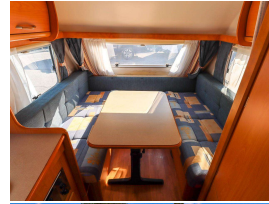

2005 GOING 450 CP

INFORMATION

Cash Price

Includes GST

$27,995

+ on-road-costs of $1,250

Stock ID

8976

Body

Caravan 13 - 16ft

VIN

TX90450CP5P018901

Odometer

-

Caravan: Going II 450 CP 2005

Berth: 4

Nice wide lounge

External Length: 5970mm / 19ft 7in

External Width: 2130 mm / 7 ft 0in

Unladen Weight: 950 kg

MTPLM: 1300kg

Specs:-

- •
- Heater (mains electric)
- Mains Electric
- Water Heater
- Cassette Toilet
- Shower
- -Appliances

Features

- » BATTERY CHARGER
- » BLINDS
- » CASSETTE TOILET
- » CURTAINS
- » DOOR FLY SCREENS
- » EXTRACTOR FAN
- » FITTED CARPETS
- » FRIDGE/FREEZER
- » GAS HOB
- » MAINS ELECTRICITY
- » MICROWAVE
- » OVEN
- » SMOKE ALARM
- » WATER HEATER
- » WINDOW FLY SCREENS

Peter McPhail

0274 734 914

peter@motorhub.co.nz

William McPhail

021 0269 3996

william@motorhub.co.nz

Motor Hub, Phone 0800 486 287, Email peter@motorhub.co.nz

393 Ellerslie-Panmure Highway, Mount Wellington, Auckland 1060, New Zealand

www.motorhub.co.nz