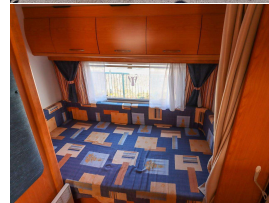

2005 GOING 450 CP

INFORMATION

Cash Price

Includes GST

$27,995

+ on-road-costs of $1,250

Stock ID

8976

Body

Caravan 13 - 16ft

VIN

TX90450CP5P018901

Odometer

-

Caravan: Going II 450 CP 2005

Berth: 4

Nice wide lounge

External Length: 5970mm / 19ft 7in

External Width: 2130 mm / 7 ft 0in

Unladen Weight: 950 kg

MTPLM: 1300kg

Specs:-

- •
- Heater (mains electric)
- Mains Electric
- Water Heater
- Cassette Toilet
- Shower
- -Appliances

Features

- » BATTERY CHARGER
- » BLINDS
- » CASSETTE TOILET
- » CURTAINS
- » DOOR FLY SCREENS
- » EXTRACTOR FAN
- » FITTED CARPETS
- » FRIDGE/FREEZER
- » GAS HOB
- » MAINS ELECTRICITY
- » MICROWAVE
- » OVEN
- » SMOKE ALARM
- » WATER HEATER
- » WINDOW FLY SCREENS

Peter McPhail

0274 734 914

peter@motorhub.co.nz

William McPhail

021 0269 3996

william@motorhub.co.nz

Motor Hub, Phone 0800 486 287, Email peter@motorhub.co.nz

393 Ellerslie-Panmure Highway, Mount Wellington, Auckland 1060, New Zealand

www.motorhub.co.nz