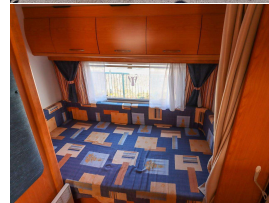

2005 GOING 450 cp

INFORMATION

Cash Price

Includes GST

$23,995

+ on-road-costs of $1,250

Stock ID

8976

Body

Caravan 13 - 16ft

VIN

TX90450CP5P018901

Odometer

-

Caravan: Going II 450 CP 2005

Berth: 4

Nice wide lounge

External Length: 5970mm / 19ft 7in

External Width: 2130 mm / 7 ft 0in

Unladen Weight: 950 kg

MTPLM: 1300kg

Specs:-

- •
- Heater (mains electric)
- Mains Electric
- Water Heater
- Cassette Toilet
- Shower
- -Appliances

Features

- » BATTERY CHARGER
- » BLINDS
- » CASSETTE TOILET
- » CURTAINS
- » DOOR FLY SCREENS
- » EXTRACTOR FAN
- » FITTED CARPETS
- » FRIDGE/FREEZER
- » GAS HOB
- » MAINS ELECTRICITY
- » MICROWAVE
- » OVEN
- » SMOKE ALARM
- » WATER HEATER
- » WINDOW FLY SCREENS

Peter Mcphail

0274 734 914

peter@motorhub.co.nz

William McPhail

021 0269 3996

william@motorhub.co.nz

Motor Hub, Phone 0800 486 287, Email peter@motorhub.co.nz

393 Ellerslie-Panmure Highway, Mount Wellington, Auckland 1060, New Zealand

www.motorhub.co.nz