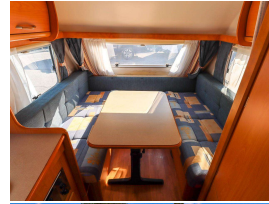

2005 GOING 450 cp

INFORMATION

Cash Price

Includes GST

$23,995

+ on-road-costs of $1,250

Stock ID

8976

Body

Caravan 13 - 16ft

VIN

TX90450CP5P018901

Odometer

-

Caravan: Going II 450 CP 2005

Berth: 4

Nice wide lounge

External Length: 5970mm / 19ft 7in

External Width: 2130 mm / 7 ft 0in

Unladen Weight: 950 kg

MTPLM: 1300kg

Specs:-

- •
- Heater (mains electric)
- Mains Electric
- Water Heater
- Cassette Toilet
- Shower
- -Appliances

Features

- » BATTERY CHARGER
- » BLINDS
- » CASSETTE TOILET
- » CURTAINS
- » DOOR FLY SCREENS
- » EXTRACTOR FAN
- » FITTED CARPETS
- » FRIDGE/FREEZER
- » GAS HOB
- » MAINS ELECTRICITY
- » MICROWAVE
- » OVEN
- » SMOKE ALARM
- » WATER HEATER
- » WINDOW FLY SCREENS

Peter Mcphail

0274 734 914

peter@motorhub.co.nz

William McPhail

021 0269 3996

william@motorhub.co.nz

Motor Hub, Phone 0800 486 287, Email peter@motorhub.co.nz

393 Ellerslie-Panmure Highway, Mount Wellington, Auckland 1060, New Zealand

www.motorhub.co.nz