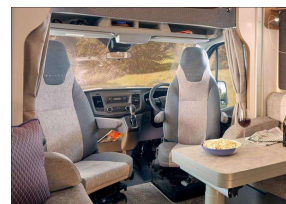

2024 Bailey Adamo 75-4DL

INFORMATION

Cash Price

Includes GST,
Registration &
Licensing

\$189,990

Stock ID

4499

VIN

123456

Body

Motorhome 7 - 7.9 Metres

Odometer

-

Brand new 2024

Ford 2.0 litre 160bhp engine with automatic gearbox
Fully adjustable upholstered driver and passenger Captain's seats with twin upholstered armrests and integrated headrests
Standard 'Odyssey' soft furnishings supplied with four scatter cushions
Flexi lounge featuring twin Aguti convertible travelling seats
Electrical pedestal table with multidirectional swivel 'Nebula Silver' finish top and telescopic leg
Thetford 141 litre combined tower refrigerator with freezer compartment
Drop down kitchen worktop extension
Thetford 'K-Series' combined oven, grill and hob with electronic ignition and flame failure device
Rear lounge featuring domestic style sofa seating featuring premium quality fabrics and high density foam filling
Sheer panel curtains in rear lounge
Easy to operate electric-powered three position drop down beds
Bespoke motorhome bedding set (cost option)
Vanity cupboard with mirrored door and toothbrush holder
Countertop mounted washroom hand basin with swan neck ceramic ball mixer tap
Hartal flush fit habitation door with window, blind, waste bin, umbrella holder (umbrella not included) and pleated full length door flyscreen

Specifications

Shipping length: 7.485m
Overall width: 2.379m
Height: 2.849m

Features

- » 4 berth
- » Double drop down bed
- » Full fridge freezer
- » Gas burner
- » gas central heating
- » Onboard tanks
- » Reverse camera
- » Shower
- » Solar
- » Toilet