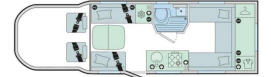

2024 Bailey Adamo 75-4DL

INFORMATION

Cash Price

Includes GST,
Registration &
Licensing

$189,990

Stock ID

4499

VIN

123456

Body

Motorhome 7 - 7.9 Metres

Odometer

-

Brand new 2024

Ford 2.0 litre 160bhp engine with automatic gearbox
Fully adjustable upholstered driver and passenger Captain's seats with twin upholstered armrests and integrated headrests
Standard 'Odyssey' soft furnishings supplied with four scatter cushions
Flexi lounge featuring twin Aguti convertible travelling seats
Electrical pedestal table with multidirectional swivel 'Nebula Silver' finish top and telescopic leg
Thetford 141 litre combined tower refrigerator with freezer compartment
Drop down kitchen worktop extension
Thetford 'K-Series' combined oven, grill and hob with electronic ignition and flame failure device
Rear lounge featuring domestic style sofa seating featuring premium quality fabrics and high density foam filling
Sheer panel curtains in rear lounge
Easy to operate electric-powered three position drop down beds
Bespoke motorhome bedding set (cost option)
Vanity cupboard with mirrored door and toothbrush holder
Countertop mounted washroom hand basin with swan neck ceramic ball mixer tap
Hartal flush fit habitation door with window, blind, waste bin, umbrella holder (umbrella not included) and pleated full length door flyscreen

Specifications

Shipping length: 7.485m
Overall width: 2.379m
Height: 2.849m

Features

- » 4 berth
- » Double drop down bed
- » Full fridge freezer
- » Gas burner
- » gas central heating
- » Onboard tanks
- » Reverse camera
- » Shower
- » Solar
- » Toilet

Peter McPhail

0274 734 914

peter@motorhub.co.nz

William McPhail

021 0269 3996

william@motorhub.co.nz

Motor Hub, Phone 0800 486 287, Email peter@motorhub.co.nz
393 Eilerslie-Panmure Highway, Mount Wellington, Auckland 1060, New Zealand
www.motorhub.co.nz