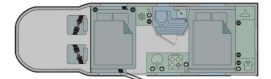

2024 Bailey Adamo 75-4DL

INFORMATION

Cash Price

Includes GST,
Registration &
Licensing

$189,990

Stock ID

4499

VIN

123456

Body

Motorhome 7 - 7.9 Metres

Odometer

-

Brand new 2024

Ford 2.0 litre 160bhp engine with automatic gearbox
Fully adjustable upholstered driver and passenger Captain's seats with twin upholstered armrests and integrated headrests
Standard 'Odyssey' soft furnishings supplied with four scatter cushions
Flexi lounge featuring twin Aguti convertible travelling seats
Electrical pedestal table with multidirectional swivel 'Nebula Silver' finish top and telescopic leg
Thetford 141 litre combined tower refrigerator with freezer compartment
Drop down kitchen worktop extension
Thetford 'K-Series' combined oven, grill and hob with electronic ignition and flame failure device
Rear lounge featuring domestic style sofa seating featuring premium quality fabrics and high density foam filling
Sheer panel curtains in rear lounge
Easy to operate electric-powered three position drop down beds
Bespoke motorhome bedding set (cost option)
Vanity cupboard with mirrored door and toothbrush holder
Countertop mounted washroom hand basin with swan neck ceramic ball mixer tap
Hartal flush fit habitation door with window, blind, waste bin, umbrella holder (umbrella not included) and pleated full length door flyscreen

Specifications

Shipping length: 7.485m
Overall width: 2.379m
Height: 2.849m

Features

- » 4 berth
- » Double drop down bed
- » Full fridge freezer
- » Gas burner
- » gas central heating
- » Onboard tanks
- » Reverse camera
- » Shower
- » Solar
- » Toilet

Peter McPhail

0274 734 914

peter@motorhub.co.nz

William McPhail

021 0269 3996

william@motorhub.co.nz

Motor Hub, Phone 0800 486 287, Email peter@motorhub.co.nz
393 Eilerslie-Panmure Highway, Mount Wellington, Auckland 1060, New Zealand
www.motorhub.co.nz