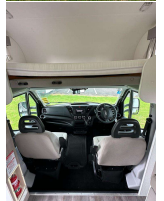

2020 Iveco Daily C7932 SL ESPERANCE

INFORMATION

Cash Price

Includes GST,
Registration &
Licensing

$234,995

Stock ID

4494

Body

Motorhome 8 - 8.9 Metres

VIN

ZCFC150C30D648404

Odometer

13,000 km

All the accessories nothing to add all ready for a new owner .
TV/Sat dome/self container /wind out awning /solar /electric bike rack
Type B7842SL Storage Over Cab C7844SL Bed Over Cabin

Exterior Length 7850mm
Exterior Width 2455mm
Exterior Height B-Class & C-Class: 3200mm
Interior Height 2015mm
Fresh Water Capacity 200L
Grey Water Capacity 100L
Black Water Capacity 19L
Hot Water Capacity 14L
LP Gas 2x 4kg

CHASSIS SPECIFICATIONS

Chassis Iveco 50C-18 E6 MY22 Auto ELWB Iveco 50C-21 E6 MY22 Auto ELWB
Engine 4 Cylinder Turbo Diesel
Displacement 2998cc
Power 132kw (180hp) @ 3500 rpm
Torque 430Nm @ 1500 rpm
Transmission 8 speed automatic
Fuel Type Diesel with AdBlue
Fuel Capacity 100ltr
Rear Wheel Configuration Dual Rear Wheels
Tyres 195/75R16
Wheelbase 4350mm
Suspension Independent Front Suspension
Brakes Four Wheel Disc Brakes

Features

- » 4 berth
- » Fridge/freezer
- » Full fridge freezer
- » Gas burner
- » gas central heating
- » Onboard tanks
- » Reverse camera
- » Shower
- » Solar
- » Table
- » Television
- » Toilet

Peter Mcphail

0274 734 914

peter@motorhub.co.nz

William McPhail

021 0269 3996

william@motorhub.co.nz

Motor Hub, Phone 0800 486 287, Email peter@motorhub.co.nz
393 Eilerslie-Panmure Highway, Mount Wellington, Auckland 1060, New Zealand
www.motorhub.co.nz