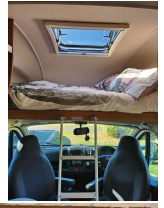

2018 Fiat Ducato Autotrail Tribute 620

INFORMATION

Cash Price

Includes GST,
Registration &
Licensing

$132,995

Stock ID

4370

Body

Motorhome 6 - 6.9 Metres

VIN

-

Odometer

9,800 km

Features:

Based on the 2.3 Fiat Ducato 130 BHP X290 Motorhome specific chassis . Economical Euro 5 and Wide track rear axle for maximum stability. Hi-Line Model with panoramic skylight to the cab area. Compact motorhome ideal for a couple looking for comfort or a family looking for a 5 berths.

Compact but very spacious at just 6.34m (20in) long, it packs in 2 double beds and 1 single as well as a fully equipped end kitchen, a spacious washroom with separate shower cubicle, a dining table that seats 4 plus a side settee/sofa/single bed. There is no shortage of storage under the 2 bench seats and large Settee, as well as a large wardrobe and numerous overhead lockers and cupboards. Stylish interior with LED lighting. The lounge area consists of two captains swivel seats, four-seater double dinette with removable table. (4 travelling seats provided). This area converts into a double bed which can further extended into a large double with built in hinged extensions. On the nearside, a long settee which can be made into a single bed with full length storage underneath that can also be accessed externally. Plus Storage under other bench seat and six spacious overhead lockers. The neatly designed over-cab double bed completes the five berth sleeping arrangement.

Digital TV on a swing out bracket

Automatic Satellite Dish

160 watt solar panel + factory fitted 100 watt total= 260 watt

2 x 100 amp leisure batteries

Polished aluminium cab entry steps

Tow bar and trailer wiring

Seal X Paint protection

Features

- » 4 berth
- » Fridge/freezer
- » Gas burner
- » Onboard tanks
- » Reverse camera
- » Shower
- » Solar
- » Table
- » Television
- » Toilet

Peter Mcphail

0274 734 914

peter@motorhub.co.nz

William McPhail

021 0269 3996

william@motorhub.co.nz

Motor Hub, Phone 0800 486 287, Email peter@motorhub.co.nz

393 Eilerslie-Panmure Highway, Mount Wellington, Auckland 1060, New Zealand

www.motorhub.co.nz