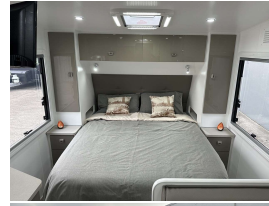

2025 Rp Wild Camper 19.6ft

INFORMATION

Cash Price

Includes GST

$105,995

+ on-road-costs of $2,000

Stock ID

4505

Body

Caravan 17 - 20ft

VIN

-

Odometer

-

Wild Camper 19.6ft

INTERIOR

Main Bedroom

Large Island bed with pillow top mattress

Large Underbed storage

Large Wardrobes on both sides of the bed

Leatherette bedhead

map reading lights & USB ports

2 x Light-up Push-up hatches

Large overhead cupboards

1 Sirocco fan

Lounge

L shape Lounge

Multipurpose Telescope table

2 X reading light + USB port

PowerPoint & storage areas

Houghton Air conditioner

24 smart TV

Adjustable TV bracket

Bluetooth stereo

Internal speakers

Kitchen

Fully equipped kitchen

Swift Mini grill + 4 burners

Touchscreen Range hood

NCE 25 L Microwave

Features

- » AIR CONDITIONING
- » awning
- » BATTERY CHARGER
- » BLINDS
- » CASSETTE TOILET
- » DOOR FLY SCREENS
- » Double solar panel
- » Extra battery
- » FITTED CARPETS
- » FREEZER
- » FRIDGE
- » FRIDGE/FREEZER
- » GAS HOB
- » GRILLE
- » Heater
- » ISLAND BED
- » MAINS ELECTRICITY
- » MICROWAVE
- » ON BOARD WATER TANK
- » OVEN
- » Self-containment
- » SEPERATE SHOWER

Peter Mcphail

0274 734 914

peter@motorhub.co.nz

William McPhail

021 0269 3996

william@motorhub.co.nz

Motor Hub, Phone 0800 486 287, Email peter@motorhub.co.nz

393 Eilerslie-Panmure Highway, Mount Wellington, Auckland 1060, New Zealand

www.motorhub.co.nz