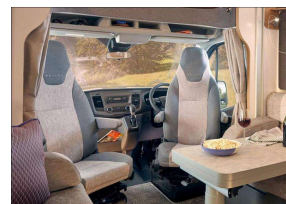

2024 Bailey Adamo 75-4DL

INFORMATION

Cash Price

Includes GST

$189,995

+ on-road-costs of $2,000

Stock ID

8557

Body

Motorhome 7 - 7.9 Metres

VIN

WF0DXXTTRDNA02573

Odometer

-

Brand new 2024 Bailey Adamo Motorhome

Double drop down beds and two living areas to host extra people.

Specifications

Make Bailey Motorhomes

Model Bailey Adamo

Condition; New

Exterior Color Metallic Silver

Transmission Automatic

Engine 2 L

Drivetrain FWD

Berth 4 Berth

GVM 3550 kg

Tare Weight 3148 kg

Payload; 402 kg

Overall Length 7.485 m

Overall Width 2.379 m

Overall Height 2.849 m

Features two easy to operate electric-powered drop-down double beds, one in the front and the second in the rear, and the option to increase from a four-berth to a six or even eight berth (but with four travel seats).

Fully adjustable upholstered driver and passenger Captain's seats with twin upholstered armrests and integrated headrests.

Features

- » 6 berth
- » Double drop down bed
- » Fridge/freezer
- » Full fridge freezer
- » Gas burner
- » Onboard tanks
- » Shower
- » Solar
- » Table
- » Toilet

Peter Mcphail

0274 734 914

peter@motorhub.co.nz

William McPhail

021 0269 3996

william@motorhub.co.nz

Motor Hub, Phone 0800 486 287, Email peter@motorhub.co.nz

393 Ellerslie-Panmure Highway, Mount Wellington, Auckland 1060, New Zealand

www.motorhub.co.nz