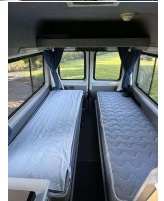

2004 Volkswagen lt35

INFORMATION

Cash Price

Includes GST,
Registration &
Licensing

$34,995

Stock ID

4382

VIN

WV1ZZZ2DZ4H028449

Body

Motorhome 7 - 7.9 Metres

Odometer

317,675 km

Solar
Self contained
Wind out awning
TV dish

Overall height 2570mm.
Overall length 6535mm.
Overall width 1933mm.
Ground clearance unladen 189mm.
Wheelbase 4025mm.
Kerb weight 2014kg.
Turning circle 14.30m.
Rear track 6x15mm.

Features

Peter McPhail

0274 734 914

peter@motorhub.co.nz

William McPhail

021 0269 3996

william@motorhub.co.nz

Motor Hub, Phone 0800 486 287, Email peter@motorhub.co.nz
393 Ellerslie-Panmure Highway, Mount Wellington, Auckland 1060, New Zealand
www.motorhub.co.nz