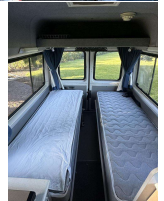

2004 Volkswagen lt35

INFORMATION

Cash Price

Includes GST,
Registration &
Licensing

$34,995

Stock ID

4382

VIN

WV1ZZZ2DZ4H028449

Body

Motorhome 7 - 7.9 Metres

Odometer

317,675 km

Solar
Self contained
Wind out awning
TV dish

Overall height 2570mm.elt
Overall length 6535mm.
Overall width 1933mm.
Ground clearance unladen 189mm.
Wheelbase 4025mm.
Kerb weight 2014kg.
Turning circle 14.30m.
Rear track 6x15mm.

Features

Peter Mcphail

0274 734 914

peter@motorhub.co.nz

William McPhail

021 0269 3996

william@motorhub.co.nz

Motor Hub, Phone 0800 486 287, Email peter@motorhub.co.nz
393 Ellerslie-Panmure Highway, Mount Wellington, Auckland 1060, New Zealand
www.motorhub.co.nz