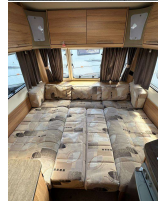

2012 Bailey Olympus 540

INFORMATION

Cash Price

Includes GST

\$45,000

+ on-road-costs of \$1,250

Stock ID

4436

Body

Caravan 17 - 20ft

VIN

SGBSX03BYCOS00646

Odometer

-

The 2012 Bailey Olympus 540-5 is a single-axle caravan with five berths. It has a shipping length of 7.251 meters, an overall width of 2.19 meters, and an overall height of 2.63 meters.

Specifications

MIRO: 1272 kg

MTPLM: 1450 kg

Internal headroom: 1.96 m

Awning size: 1046 mm

Front double bed: 6'6" x 5'7"

Rear bunks: 2 x 6'3" x 2'1", 1 x 5'7" x 2'6"

Kitchen: Well-equipped with hobs, grill, oven, sink, fridge, freezer, and microwave

Washroom: Rear washroom with a shower, cassette toilet, and fixtures

Lounge: Wrap-around seating at the front that converts to a large double bed, or parallel settees with a chest of drawers

Features

- » BUNK BEDS
- » FITTED CARPETS
- » GAS HOB
- » GRILLE
- » Heater
- » MAINS ELECTRICITY
- » MICROWAVE
- » OVEN
- » STEREO SYSTEM
- » WATER HEATER
- » WINDOW FLY SCREENS