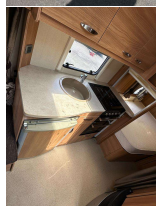

2012 SWIFT Sprite Alpine 4

INFORMATION

Cash Price

Includes GST

$37,995

+ on-road-costs of $1,250

Stock ID

4398

Body

Caravan 17 - 20ft

VIN

4720

Odometer

-

2012 Swift Sprite Alpine 4 is a four-berth caravan with a single axle and a low towing weight. It has a fixed bed, a washroom, a kitchen, and bench seats that can convert into a second double bed.

Features:

Towing weight: Low towing weight, making it suitable for most family vehicles

Anti-snaking device: ATC anti-snaking device fitted

Motor mover: Motor mover fitted

Solar panel: 250W solar panel with MPPT controller

TV: 12V TV in bedroom

Fridge: Standard 3-way fridge

Dimensions: Length: 6.45 meters, Width: 2.25 meters, and Weight (MTPLM): 1284 kilograms.

Features

- » BATTERY CHARGER
- » BLINDS
- » CASSETTE TOILET
- » FITTED CARPETS
- » FRENCH BED
- » GAS HOB
- » GRILLE
- » Heater
- » MAINS ELECTRICITY
- » MICROWAVE
- » OVEN
- » Shower
- » STEREO SYSTEM
- » WATER HEATER
- » WATER HEATETR
- » WINDOW FLY SCREENS

Peter Mcphail

0274 734 914

peter@motorhub.co.nz

William McPhail

021 0269 3996

william@motorhub.co.nz

Motor Hub, Phone 0800 486 287, Email peter@motorhub.co.nz

393 Eilerslie-Panmure Highway, Mount Wellington, Auckland 1060, New Zealand

www.motorhub.co.nz