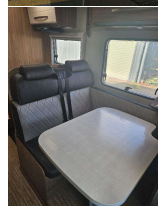

2016 Fiat Ducato carado T449

INFORMATION

Cash Price

Includes GST,
Registration &
Licensing

\$119,995

Stock ID

4392

Body

Low KM 107,000

Great 6 speed manual gearbox so lots of torque

Some reading below

Built on a Fiat Ducato cab/chassis, the low profile T449 can sleep four – two in the rear island bed and two in the drop-down bed in the lounge. Powered by the workhorse engine of the Fiat fleet – the 130 Multijet turbo-diesel – it supplies 96kw/130HP to the front wheels through the standard Fiat six-speed gearbox. It is a useful combination that drives comfortably in the city, overall performance is impressive.

There are three exterior hatches: one for the toilet cassette and two – one each side – for the large rear storage garage.

Inside

Inside, the Carado's layout is familiar. There's a front dinette incorporating the cab seats, a central kitchen separated from the rear island bed by a shower stall to the right, and a toilet compartment to the left.

Rotating the cab seats so they face the table creates a convivial space for relaxing, entertaining and watching TV. When there were just two of us, one would sit on a cab seat and the other at the dinette. That way we had ample room to read a newspaper or work on a laptop. When a couple of guests called in, the other cab seat and the side seat came into play. Cosy, but with