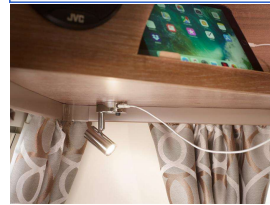

2024 Bailey Pegasus Bologna

INFORMATION

Cash Price

Includes GST

$98,990

+ on-road-costs of $1,250

Stock ID

9875

Body

Caravan 21 - 24ft

VIN

SGBTD3DBYPPS03790

Odometer

-

Bailey Pegasus Bologna 4 berth island bed end bathroom

Specifications:

Shipping Length: 7.863

Internal Length: 6.334

Overall width: 2.450m

Height: 2.583m

Island bed model wide boy 8 foot wide

Weight

GVM:1640kg

Tare weight: 1481kg

Total user payload: 159kg

Bed sizes:

Front double 2.21m x 1.29m

Rear fixed double: 1.91m x 1.39m

Awning size: 1077cm

Vertical front skylight surround with integral task lighting

Truma 100 watt solar panel

Through-boot easy access large exterior storage locker

AL-KO ATC trailer control system

Standard 'Kempton' soft furnishings

Optional 'Archway' soft furnishings

'Soft Truffle' loose fit drop in carpets

Features

- » BATTERY CHARGER
- » BLINDS
- » CASSETTE TOILET
- » CURTAINS
- » DOOR FLY SCREENS
- » FITTED CARPETS
- » FREEZER
- » FRIDGE/FREEZER
- » GAS HOB
- » GRILLE
- » Heater
- » ISLAND BED
- » LOSE FIT CARPETS
- » MAINS ELECTRICITY
- » MICROWAVE
- » OVEN
- » SEPERATE SHOWER
- » Shower
- » STEREO SYSTEM
- » WATER HEATER
- » WINDOW FLY SCREENS

Peter Mcphail

0274 734 914

peter@motorhub.co.nz

William McPhail

021 0269 3996

william@motorhub.co.nz

Motor Hub, Phone 0800 486 287, Email peter@motorhub.co.nz

393 Ellerslie-Panmure Highway, Mount Wellington, Auckland 1060, New Zealand

www.motorhub.co.nz