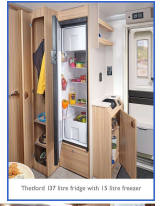

2024 Bailey Pegasus Bologna

INFORMATION

Cash Price

Includes GST

$98,990

+ on-road-costs of $1,250

Stock ID

9875

Body

Caravan 21 - 24ft

VIN

SGBTD3DBYPPS03790

Odometer

-

Bailey Pegasus Bologna 4 berth island bed end bathroom

Specifications:

Shipping Length: 7.863

Internal Length: 6.334

Overall width: 2.450m

Height: 2.583m

Island bed model wide boy 8 foot wide

Weight

GVM:1640kg

Tare weight: 1481kg

Total user payload: 159kg

Bed sizes:

Front double 2.21m x 1.29m

Rear fixed double: 1.91m x 1.39m

Awning size: 1077cm

Vertical front skylight surround with integral task lighting

Truma 100 watt solar panel

Through-boot easy access large exterior storage locker

AL-KO ATC trailer control system

Standard 'Kempton' soft furnishings

Optional 'Archway' soft furnishings

'Soft Truffle' loose fit drop in carpets

Features

- » BATTERY CHARGER
- » BLINDS
- » CASSETTE TOILET
- » CURTAINS
- » DOOR FLY SCREENS
- » FITTED CARPETS
- » FREEZER
- » FRIDGE/FREEZER
- » GAS HOB
- » GRILLE
- » Heater
- » ISLAND BED
- » LOSE FIT CARPETS
- » MAINS ELECTRICITY
- » MICROWAVE
- » OVEN
- » SEPERATE SHOWER
- » Shower
- » STEREO SYSTEM
- » WATER HEATER
- » WINDOW FLY SCREENS

Peter Mcphail

0274 734 914

peter@motorhub.co.nz

William McPhail

021 0269 3996

william@motorhub.co.nz

Motor Hub, Phone 0800 486 287, Email peter@motorhub.co.nz

393 Ellerslie-Panmure Highway, Mount Wellington, Auckland 1060, New Zealand

www.motorhub.co.nz