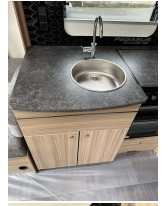

2024 Bailey Pegasus Bologna

INFORMATION

Cash Price

Includes GST

$84,990

+ on-road-costs of $1,250

Stock ID

9875

Body

Caravan 21 - 24ft

VIN

SGBTD3DBYPPS03790

Odometer

-

Bailey Pegasus Bologna 4 berth island bed end bathroom

Specifications:

Shipping Length: 7.863

Internal Length: 6.334

Overall width: 2.450m

Height: 2.583m

Island bed model wide boy 8 foot wide

Weight

GVM:1640kg

Tare weight: 1481kg

Total user payload: 159kg

Bed sizes:

Front double 2.21m x 1.29m

Rear fixed double: 1.91m x 1.39m

Awning size: 1077cm

Vertical front skylight surround with integral task lighting

Truma 100 watt solar panel

Through-boot easy access large exterior storage locker

AL-KO ATC trailer control system

Standard 'Kempton' soft furnishings

Optional 'Archway' soft furnishings

'Soft Truffle' loose fit drop in carpets

Features

- » BATTERY CHARGER
- » BLINDS
- » CASSETTE TOILET
- » CURTAINS
- » DOOR FLY SCREENS
- » FITTED CARPETS
- » FREEZER
- » FRIDGE/FREEZER
- » GAS HOB
- » GRILLE
- » Heater
- » ISLAND BED
- » LOSE FIT CARPETS
- » MAINS ELECTRICITY
- » MICROWAVE
- » OVEN
- » SEPERATE SHOWER
- » Shower
- » STEREO SYSTEM
- » WATER HEATER
- » WINDOW FLY SCREENS

Peter Mcphail

0274 734 914

peter@motorhub.co.nz

William McPhail

021 0269 3996

william@motorhub.co.nz

Motor Hub, Phone 0800 486 287, Email peter@motorhub.co.nz

393 Ellerslie-Panmure Highway, Mount Wellington, Auckland 1060, New Zealand

www.motorhub.co.nz