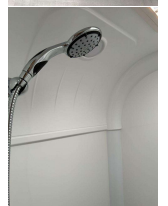

2024 Bailey Pegasus Bologna

INFORMATION

Cash Price

Includes GST

$84,990

+ on-road-costs of $1,250

Stock ID

9875

Body

Caravan 21 - 24ft

VIN

SGBTD3DBYPPS03790

Odometer

-

Bailey Pegasus Bologna 4 berth island bed end bathroom

Specifications:

Shipping Length: 7.863

Internal Length: 6.334

Overall width: 2.450m

Height: 2.583m

Island bed model wide boy 8 foot wide

Weight

GVM:1640kg

Tare weight: 1481kg

Total user payload: 159kg

Bed sizes:

Front double 2.21m x 1.29m

Rear fixed double: 1.91m x 1.39m

Awning size: 1077cm

Vertical front skylight surround with integral task lighting

Truma 100 watt solar panel

Through-boot easy access large exterior storage locker

AL-KO ATC trailer control system

Standard 'Kempton' soft furnishings

Optional 'Archway' soft furnishings

'Soft Truffle' loose fit drop in carpets

Features

- » BATTERY CHARGER
- » BLINDS
- » CASSETTE TOILET
- » CURTAINS
- » DOOR FLY SCREENS
- » FITTED CARPETS
- » FREEZER
- » FRIDGE/FREEZER
- » GAS HOB
- » GRILLE
- » Heater
- » ISLAND BED
- » LOSE FIT CARPETS
- » MAINS ELECTRICITY
- » MICROWAVE
- » OVEN
- » SEPERATE SHOWER
- » Shower
- » STEREO SYSTEM
- » WATER HEATER
- » WINDOW FLY SCREENS

Peter Mcphail

0274 734 914

peter@motorhub.co.nz

William McPhail

021 0269 3996

william@motorhub.co.nz

Motor Hub, Phone 0800 486 287, Email peter@motorhub.co.nz

393 Ellerslie-Panmure Highway, Mount Wellington, Auckland 1060, New Zealand

www.motorhub.co.nz