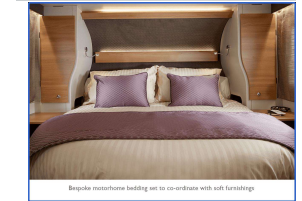

2024 Bailey Adamo 75-4i

INFORMATION

Cash Price

Includes GST

$189,995

+ on-road-costs of $2,000

Stock ID

9152

Body

Motorhome 7 - 7.9 Metres

VIN

F1AGL411D2922824

Odometer

-

Bailey 4 berth motorhome island bed using the renowned Bailey Alu-Tech construction system

10 year exterior factory warranty
3 year interior warranty

Ford 2.0 litre 160bhp engine with automatic gearbox
Fully adjustable upholstered driver and passenger Captain's seats with twin upholstered armrests and integrated headrests
Flexi lounge featuring twin Aguti convertible travelling seats
Multi-directional and multi-angled slide out TV bracket
Entrance storage unit completed with hooks, mirror and illuminated entrance grab handle
Standard 'Odyssey' soft furnishings supplied with four scatter cushions
Electrical pedestal table with multidirectional swivel 'Nebula Silver' finish top and telescopic leg
Drop down kitchen worktop extension
Thetford 141 litre combined tower refrigerator with freezer compartment
Thetford 'K-Series' combined oven, grill and hob with electronic ignition and flame failure device
Sheer panel curtains in bedroom area
Dual shaped wardrobes to maximise fixed bed size
Full wall headboard with LED lighting strip (model specific)
Bespoke motorhome bedding set (cost option)
Vanity cupboard with mirrored door and toothbrush holder
Countertop mounted washroom hand basin with swan neck ceramic ball mixer tap
Hartal flush fit habitation door with window, blind, waste bin, umbrella holder (umbrella not included) and pleated full length door flyscreen

Specifications

Features

Peter McPhail

0274 734 914

peter@motorhub.co.nz

William McPhail

021 0269 3996

william@motorhub.co.nz

Motor Hub, Phone 0800 486 287, Email peter@motorhub.co.nz
393 Eilerslie-Panmure Highway, Mount Wellington, Auckland 1060, New Zealand
www.motorhub.co.nz