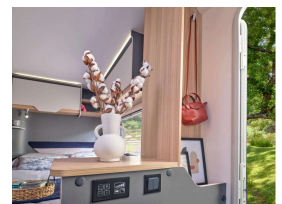

2024 BAILEY Discovery D4-4

INFORMATION

Cash Price

Includes GST

$63,990

+ on-road-costs of $1,250

Stock ID

9843

Body

Caravan 17 - 20ft

VIN

SGBS3BBBYPDY03214

Odometer

-

These smaller but perfectly formed Discoveries offer the lightest weight touring in Bailey's portfolio. A wide range of vehicles can tow them, so they're ideal for going off the beaten track and are available with a huge wrap-around air awning, allowing you to easily bring the outdoors in.

This 4 berth fixed bed model is 1300kg fully laden! and with a Truma combi heating system, drop-down kitchen worktop, fold-down occasional table, Dometic 103L fridge, Thetford triplex oven and grill combination with 3 burner hobs, ambient lighting and lots of storage – this D4-4 is sure to get you out and enjoying the great New Zealand countryside with ease.

Specifications

Make Bailey Caravans
Model Bailey Discovery
Exterior Color Graphic Scheme
Berth 4 Berth
GVM 1300 kg
Tare Weight 1059 kg
Payload 241 kg
Overall Length 7.141 m
Overall Width 2.228 m
Overall Height 2.605 m
Axles Single

Warranties:

2 year habitation from the initial date of purchase.

Features

- » BATTERY CHARGER
- » BLINDS
- » CASSETTE TOILET
- » CURTAINS
- » DOOR FLY SCREENS
- » FITTED CARPETS
- » FRENCH BED
- » FRIDGE/FREEZER
- » GAS HOB
- » GRILLE
- » Heater
- » MAINS ELECTRICITY
- » OVEN
- » SEPERATE SHOWER
- » SMOKE ALARM
- » WATER HEATER
- » WINDOW FLY SCREENS

Peter Mcphail

0274 734 914

peter@motorhub.co.nz

William McPhail

021 0269 3996

william@motorhub.co.nz

Motor Hub, Phone 0800 486 287, Email peter@motorhub.co.nz
393 Ellerslie-Panmure Highway, Mount Wellington, Auckland 1060, New Zealand
www.motorhub.co.nz