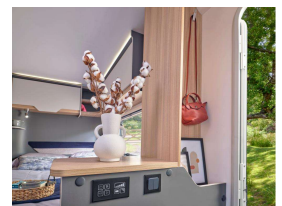

2024 BAILEY Discovery D4-4

INFORMATION

Cash Price

Includes GST

$63,990

+ on-road-costs of $1,250

Stock ID

4418

Body

Caravan 17 - 20ft

VIN

SGBS3BBBYPDY03216

Odometer

-

These smaller but perfectly formed Discoverys offer the lightest weight touring in Bailey's portfolio. A wide range of vehicles can tow them, so they're ideal for going off the beaten track and are available with a huge wrap-around air awning, allowing you to easily bring the outdoors in.

This 4 berth fixed bed model is 1300kg fully laden! and with a Truman combi heating system, drop-down kitchen worktop, fold-down occasional table, Domestic 103L fridge, Thetford triplex oven and grill combination with 3 burner hobs, ambient lighting and lots of storage – this D4-4 is sure to get you out and enjoying the great New Zealand countryside with ease.

Specifications

Make Bailey Caravans
Model Bailey Discovery
Exterior Color Graphic Scheme
Berth 4 Berth
GVM 1300 kg
Tare Weight 1059 kg
Payload 241 kg
Overall Length 7.141 m
Overall Width 2.228 m
Overall Height 2.605 m
Axles Single

Warranties:

2 year habitation from the initial date of purchase.

Features

- » CASSETTE TOILET
- » CURTAINS
- » DOOR FLY SCREENS
- » FITTED CARPETS
- » FRENCH BED
- » FRIDGE/FREEZER
- » GAS HOB
- » GRILLE
- » Heater
- » MAINS ELECTRICITY
- » MICROWAVE
- » OVEN
- » SMOKE ALARM
- » STEREO SYSTEM
- » WATER HEATER
- » WINDOW FLY SCREENS

Peter McPhail

0274 734 914

peter@motorhub.co.nz

William McPhail

021 0269 3996

william@motorhub.co.nz

Motor Hub, Phone 0800 486 287, Email peter@motorhub.co.nz
393 Ellerslie-Panmure Highway, Mount Wellington, Auckland 1060, New Zealand
www.motorhub.co.nz