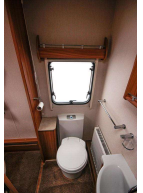

2012 LUNAR Clubman SI

INFORMATION

Cash Price

Includes GST,
Registration &
Licensing

$53,995

Stock ID

4898

Body

Caravan 17 - 20ft

VIN

-

Odometer

-

Caravan: Lunar Clubman SI 2012

Berth: 4

External Length: 7.34m

External Width: 2.28m

Unladen Weight: 1295kg

MTPLM: 1450kg

Specs:-

- End Washroom, Fixed Bed, Microwave, Fridge, Heater, Oven, Mains electric, Water heater, Cassette toilet, Shower, Battery Charger, Blinds, Fly screens, Loose fit carpets, Wet central heating system, TV Directional Aerial, Stereo system, Heki rooflight, External gas BBQ point, External 240v, Alloy wheels

Features

Peter McPhail

0274 734 914

peter@motorhub.co.nz

William McPhail

021 0269 3996

william@motorhub.co.nz

Motor Hub, Phone 0800 486 287, Email peter@motorhub.co.nz

393 Eilerslie-Panmure Highway, Mount Wellington, Auckland 1060, New Zealand

www.motorhub.co.nz